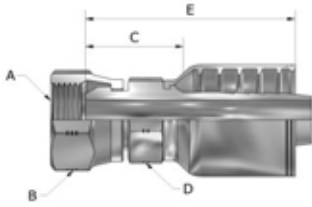

DP207 SERIES(Female NPSM Swivel 60° Cone)

LIST

PART NUMBER	Products Description									
	Hose In-Dia	Thread NPSM	Nut Hex		Tail-Growth		Nipple Hex		Overall length	
			MM	Inch	MM	Inch	MM	Inch	MM	Inch
			A		B		C		D	
DP207-04-04	1/4	1/4-18	19.0	0.75	26.7	1.05	14.3	0.56	47.0	1.85
DP207-06-06	3/8	3/8-18	22.0	0.87	27.2	1.07	17.5	0.69	54.4	2.14
DP207-06-08	1/2	3/8-18	22.0	0.87	28.2	1.11	23.8	0.94	58.4	2.30
DP207-08-08	1/2	1/2-14	25.4	1.00	29.4	1.16	23.8	0.94	59.6	2.35
DP207-12-10	5/8	3/4-14	31.8	1.25	34.2	1.35	27.0	1.06	69.5	2.74
DP207-12-12	3/4	3/4-14	31.8	1.25	34.2	1.35	27.0	1.06	69.6	2.74
DP207-12-16	1"	3/4-14	31.8	1.25	37.9	1.49	35.0	1.38	78.7	3.10